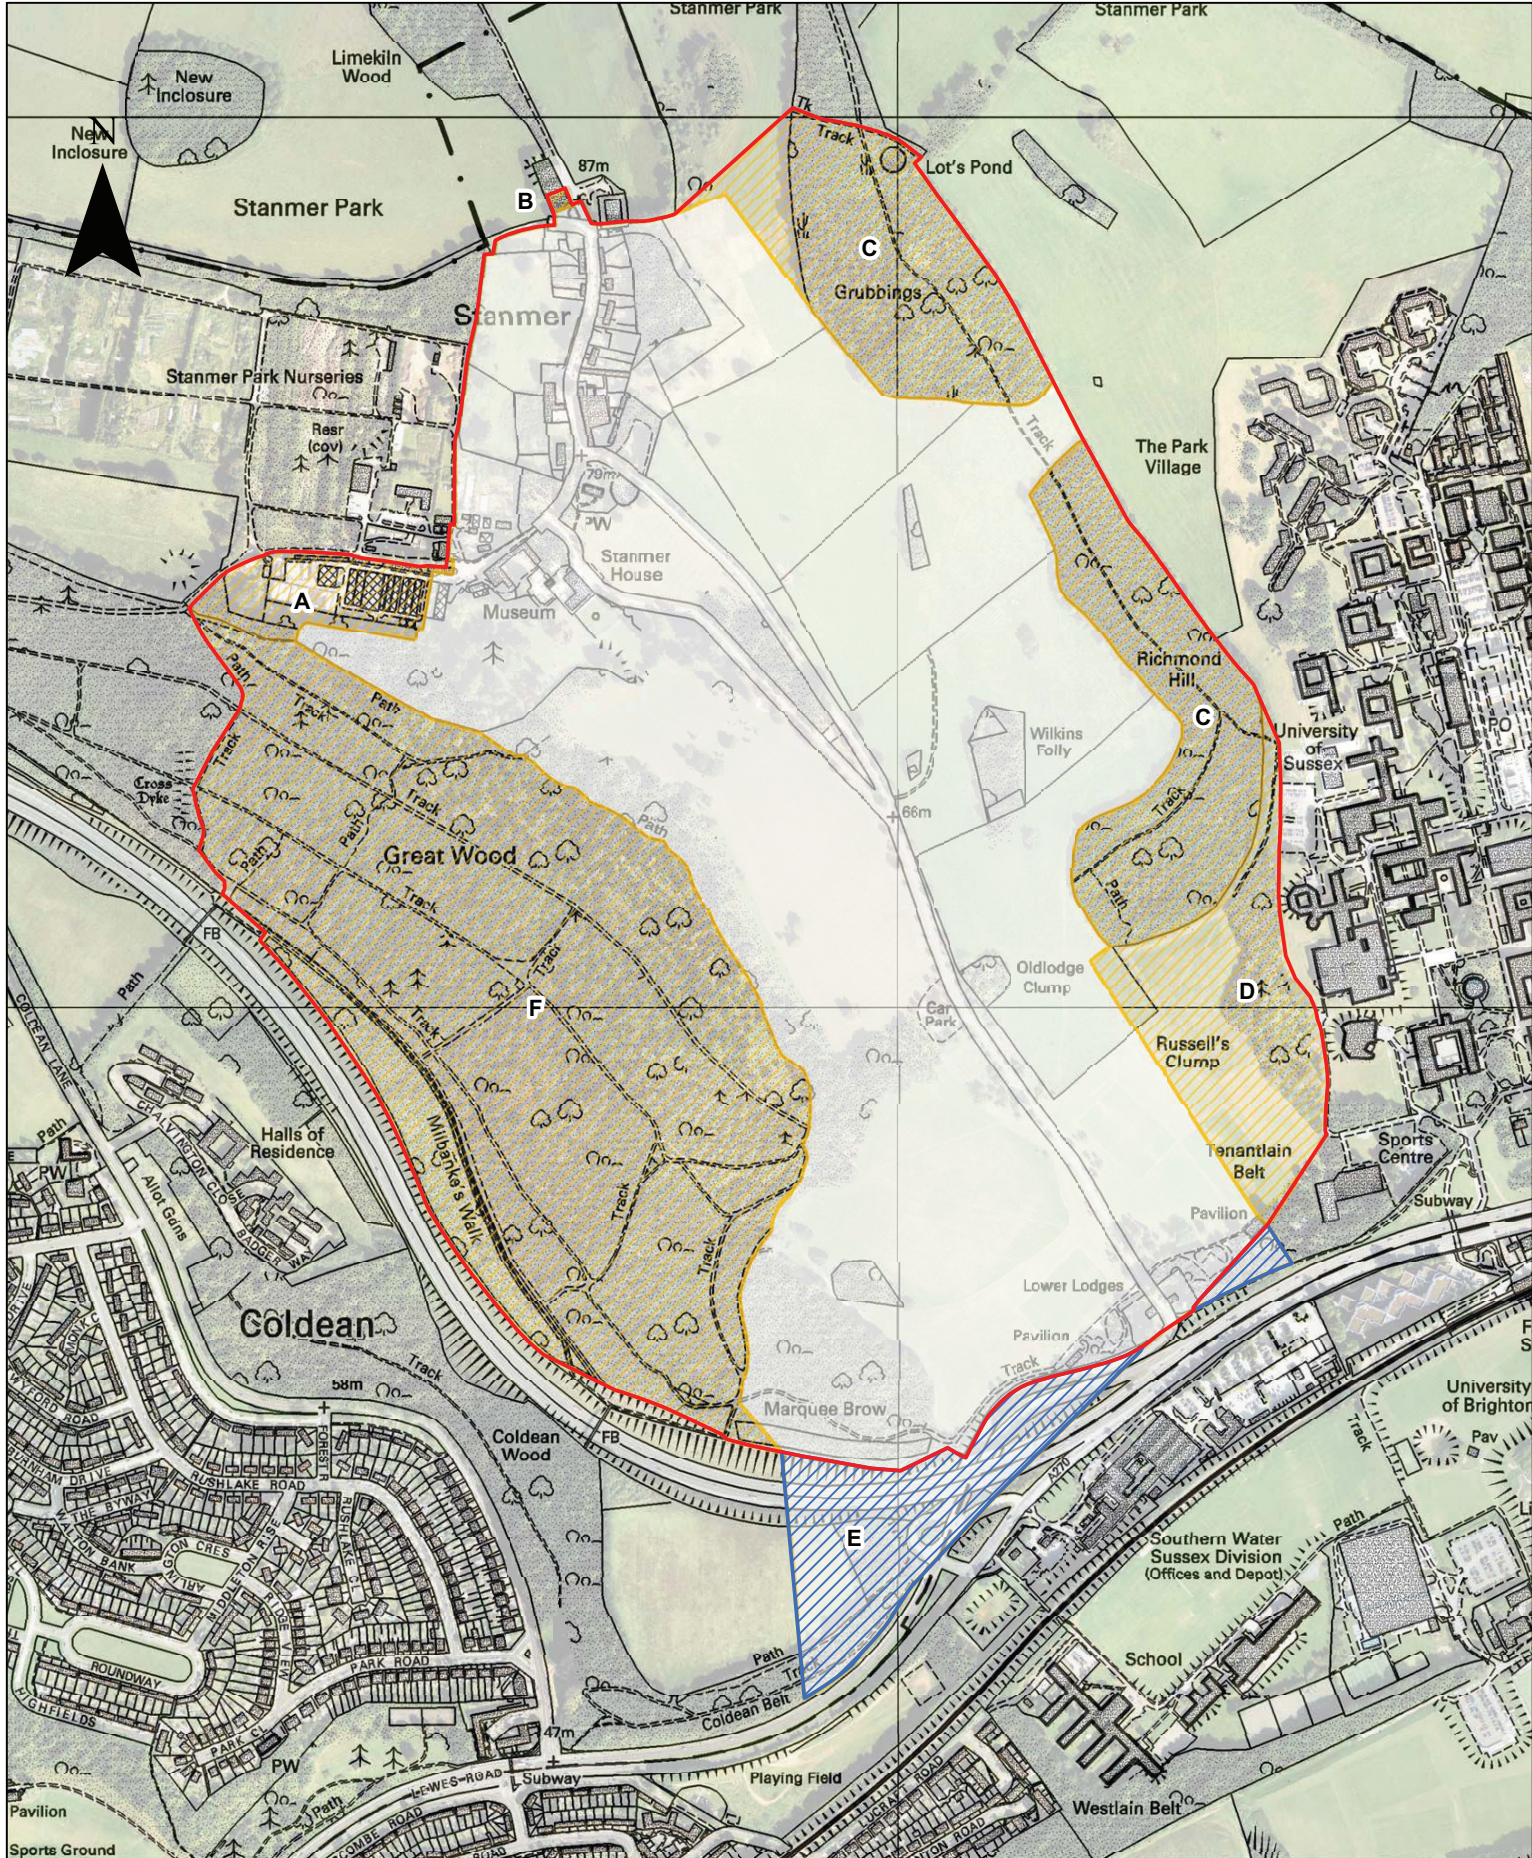

Proposed boundary changes

- Proposed Conservation Area Boundary
- Removed
- Extended

Scale: 1:6,000